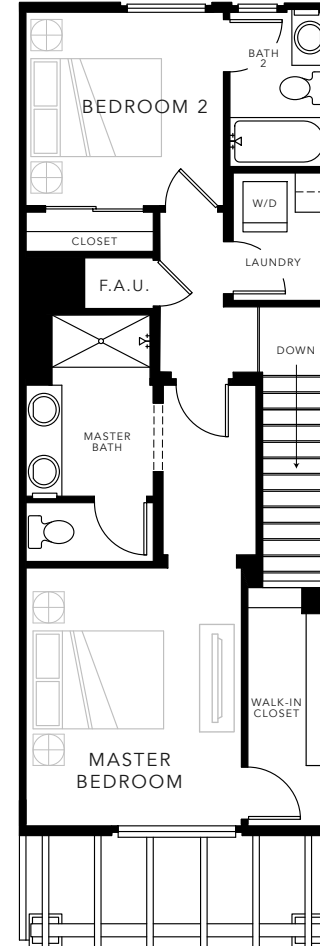

The Frederick - Plan 3C

3 Beds, 3 Baths

Office / Flex Space

Approx. 1,467 Sq Ft

LEVEL 1

LEVEL 2

LEVEL 3

*MINOR VARIATIONS
IN FLOORPLAN
+ OUTDOOR SPACES.
SEE A HOME ADVISOR
FOR DETAILS.