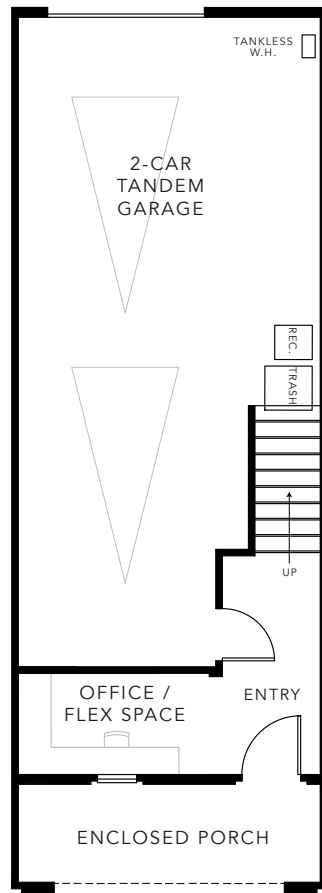

The Frederick - Plan 3C

3 Beds, 3 Baths

Office / Flex Space

Approx. 1,467 Sq Ft

LEVEL 1

LEVEL 2

LEVEL 3

*MINOR VARIATIONS
IN FLOORPLAN
+ OUTDOOR SPACES.
SEE A HOME ADVISOR
FOR DETAILS.