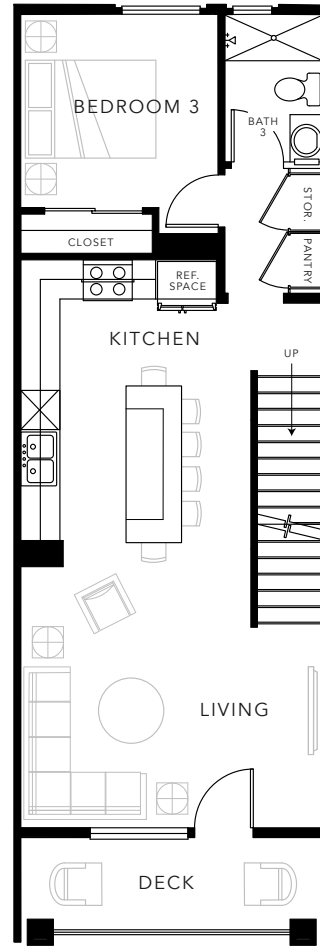

The Frederick - Plan 3C

3 Beds, 3 Baths

Office / Flex Space

Approx. 1,467 Sq Ft

LEVEL 1

LEVEL 2

LEVEL 3

*MINOR VARIATIONS
IN FLOORPLAN
+ OUTDOOR SPACES.
SEE A HOME ADVISOR
FOR DETAILS.