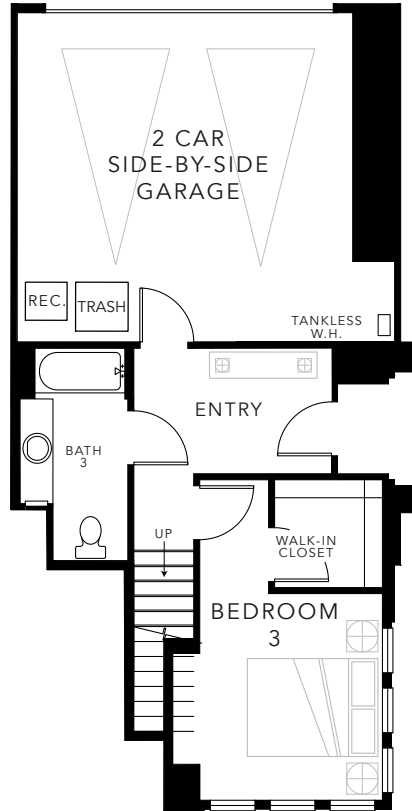

**The Noah - Plan 4**

2-3 Beds, 2-3 Baths, 2 Half Baths

Flex Space, Technology Space

Approx. 1,866 Sq Ft

LEVEL 1  
SEE NEXT PAGE FOR LEVEL 1 OPTIONS

LEVEL 2  
STAIRWELL TO LEVEL 3

LEVEL 3

**The Noah - Plan 4**

**Level 1 Options**

2-3 Beds, 2-3 Baths, 2 Half Baths

Approx. 1,866 Sq Ft

LEVEL 1  
OPT. 3RD BEDROOM

LEVEL 1  
FLEX / OPT. BED 3

\*MINOR VARIATIONS  
IN FLOORPLAN  
+ OUTDOOR SPACES.  
SEE A HOME ADVISOR  
FOR DETAILS.