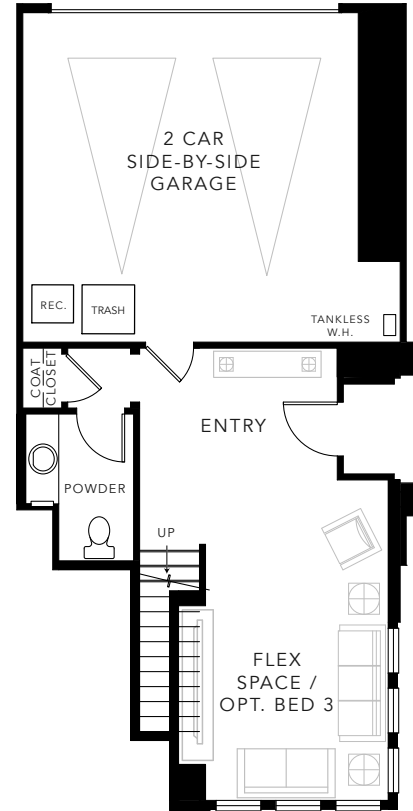

**The Noah - Plan 4**

2-3 Beds, 2-3 Baths, 2 Half Baths

Flex Space, Technology Space

Approx. 1,866 Sq Ft

LEVEL 1  
SEE NEXT PAGE FOR LEVEL 1 OPTIONS

LEVEL 2  
STAIRWELL TO LEVEL 3

LEVEL 3

**The Noah - Plan 4**

**Level 1 Options**

2-3 Beds, 2-3 Baths, 2 Half Baths

Approx. 1,866 Sq Ft

LEVEL 1  
OPT. 3RD BEDROOM

LEVEL 1  
FLEX / OPT. BED 3

\*MINOR VARIATIONS  
IN FLOORPLAN  
+ OUTDOOR SPACES.  
SEE A HOME ADVISOR  
FOR DETAILS.