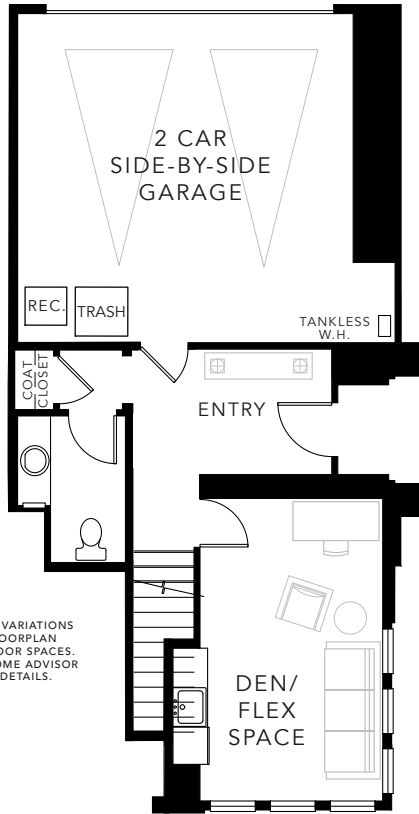

**The Noah - Plan 4**

2-3 Beds, 2-3 Baths, 2 Half Baths

Flex Space, Technology Space

Approx. 1,866 Sq Ft

LEVEL 1  
SEE NEXT PAGE FOR LEVEL 1 OPTIONS

LEVEL 2  
STAIRWELL TO LEVEL 3

LEVEL 3

**The Noah - Plan 4**

**Level 1 Options**

2-3 Beds, 2-3 Baths, 2 Half Baths

Approx. 1,866 Sq Ft

LEVEL 1  
OPT. 3RD BEDROOM

LEVEL 1  
FLEX / OPT. BED 3

\*MINOR VARIATIONS  
IN FLOORPLAN  
+ OUTDOOR SPACES.  
SEE A HOME ADVISOR  
FOR DETAILS.